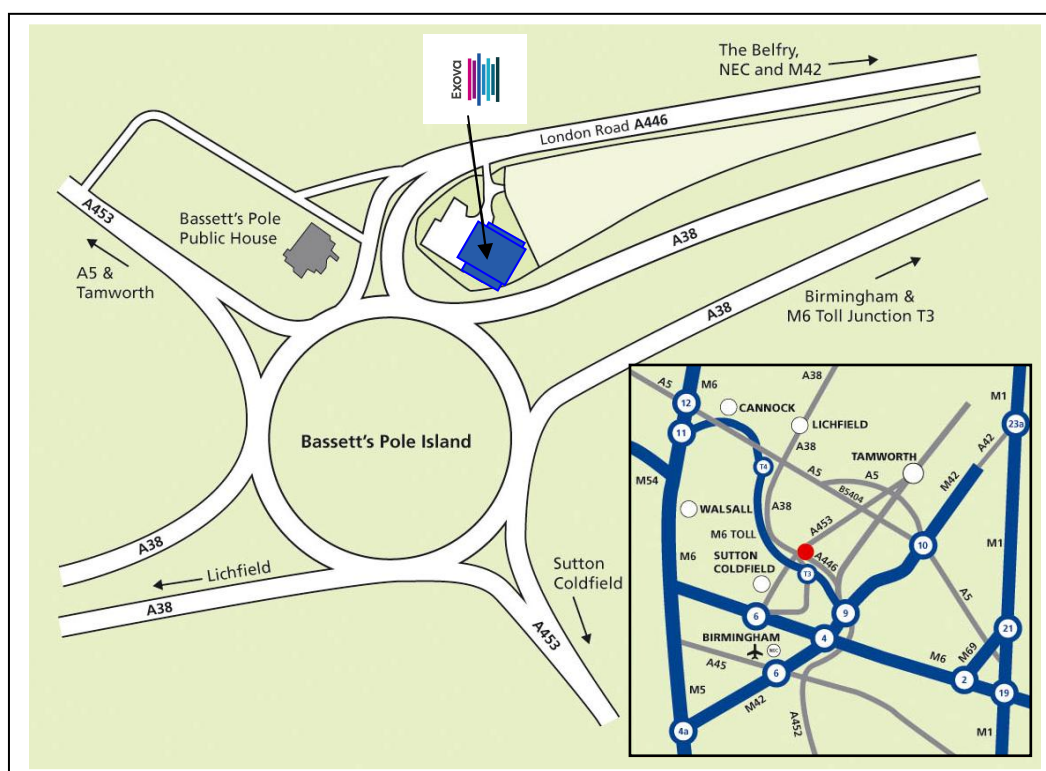

Exova – Sutton Coldfield
London Road
Bassetts Pole
Sutton Coldfield
West Midlands
B75 5SA

Tel: +44(0)121 206 4100

Fax: +44(0)121 206 4105

Please do not use our Postcode with Satellite Navigation with as it will not direct you to us. Please enter A446 junction with A453.

Take the M42 to J9 and then follow A446 to Lichfield past The Belfry hotel and golf course. The offices are on the left just before the Bassetts Pole roundabout with the A38 – opposite McDonalds.

From M6 Toll: Leave the toll at T3. Follow A38 Lichfield. At the Bassetts Pole roundabout take the A446 towards the Belfry. Exova is on right hand side immediately the carriageway divider ends (opposite McDonalds).